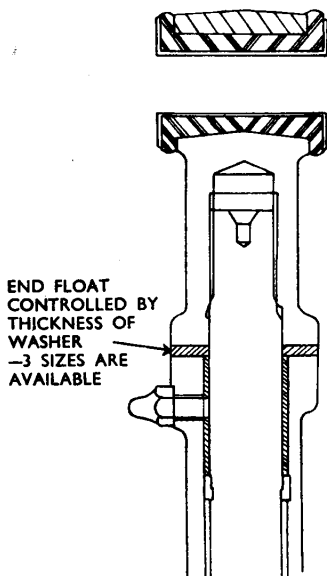

J.54749	Thrust Washer	.1085" - .1075"
		(2.756 - 2.731 mm).
J.54750	"	.1165" - .1155"
		(2.959 - 2.934 mm).

For parts information please refer to Spares Note No.126.

Item No.124 FITTING OF GOODYEAR TYRES. JAVELIN & JUPITER

Isolated reports have been received stating that the Wheel and Tyre assemblies have been found to be badly out of balance, with a consequent adverse effect on Steering Characteristics.

The Tyre is marked with an "L" on the bead, and