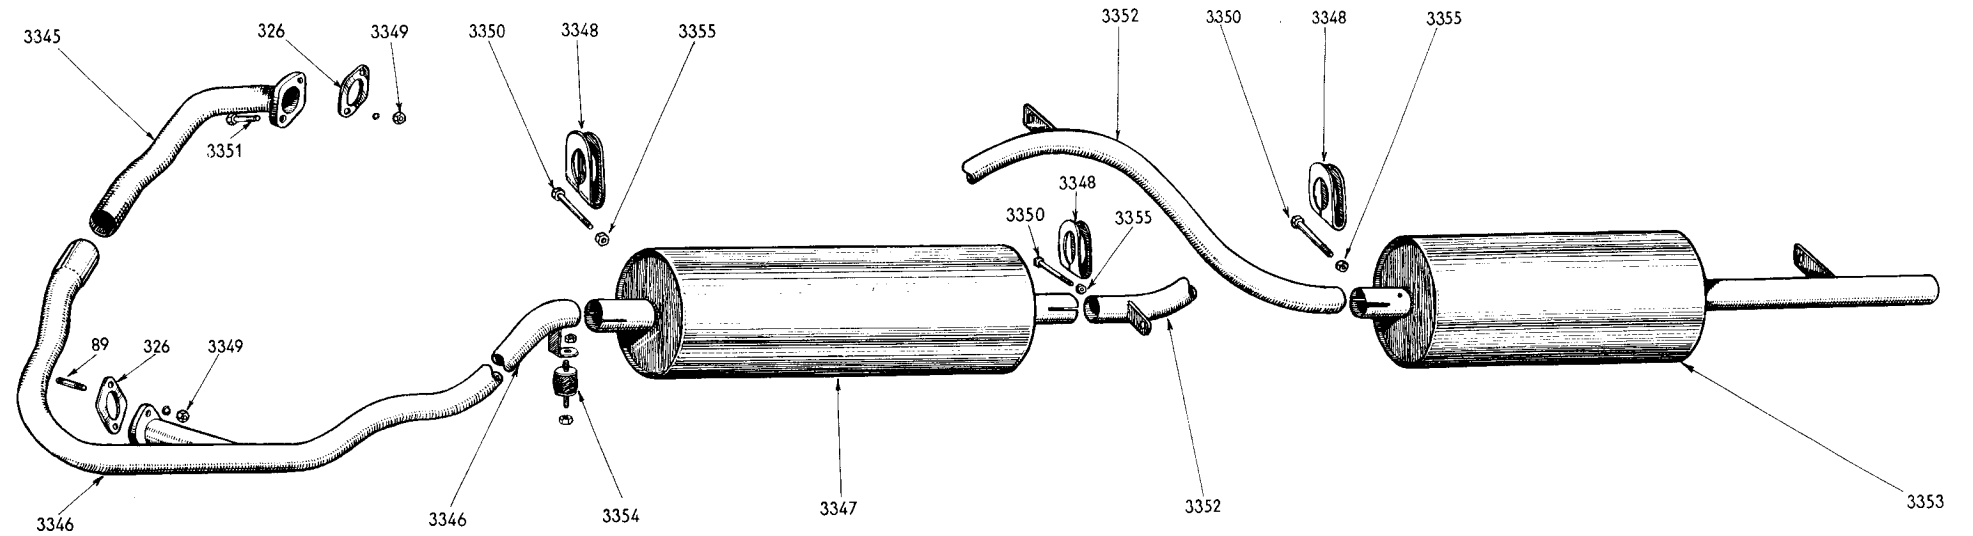

Exhaust System

Item No.	Part No.	Quantity	Description	Notes	Item No.	Part No.	Quantity	Description	Notes
3345	53084	1	R.H. Front Pipe Assembly		3351	WB/L05/8	2	Bolts, Manifold Flange	
3346	53085	1	Intermediate Pipe Assembly		3352	53092	1	Tail Pipe	
3347	53329	1	Silencer Assembly—Front		3353	53330	1	Silencer Assembly—Rear	
3348	52015	3	Clip		3354	53095	1	Mounting Block	
3349	52459	4	Stainless Nut— $\frac{5}{16}$ in. Whit.		3355	FN105/K	3	Nut— $\frac{3}{16}$ in. B.S.F.	
3350	FB/105/24	3	Bolt Silencer Clip						

* Denotes items common to Jupiter

† Denotes items not illustrated

Always quote engine, chassis, part and item numbers in full.