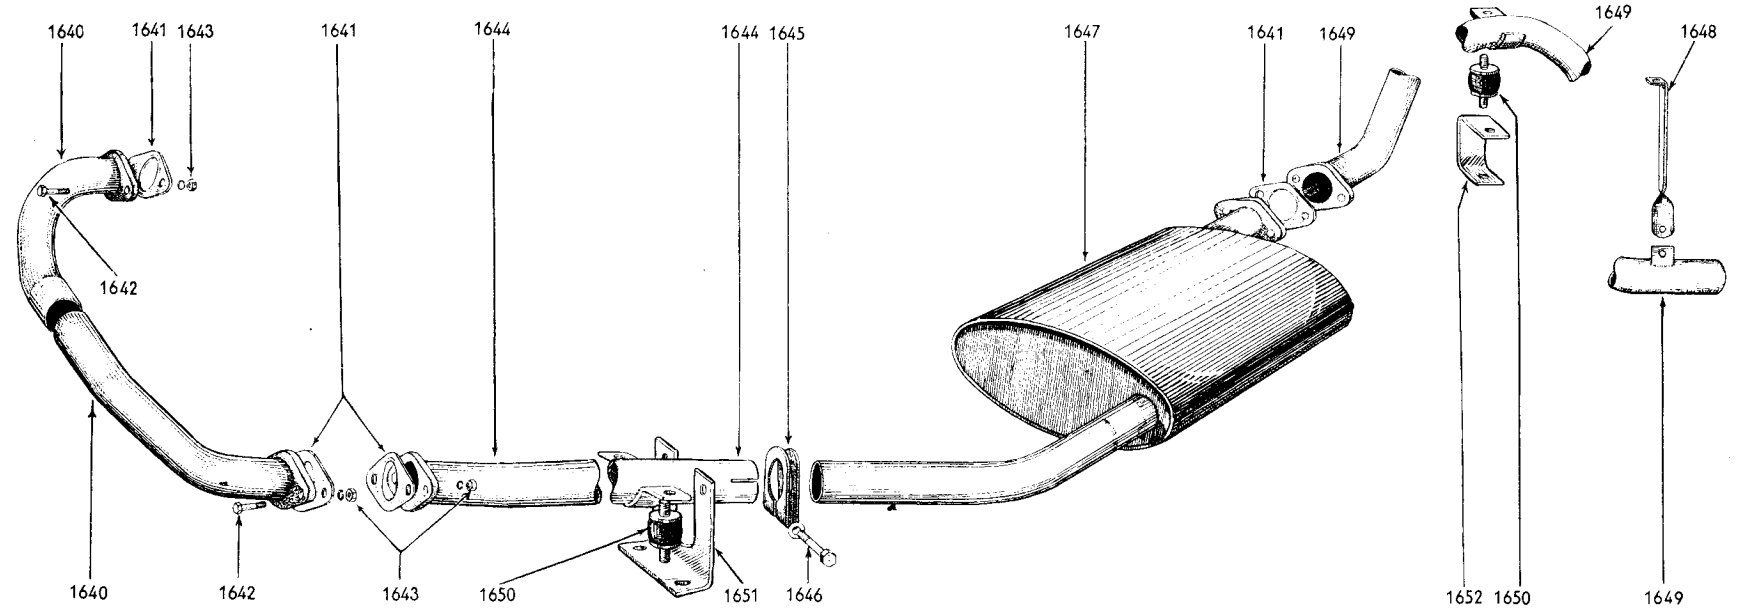

# Exhaust System

Item No.	Part No.	Quantity	Description	Notes	Item No.	Part No.	Quantity	Description	Notes
			<b>EXHAUST SYSTEM</b>						
1640	52532	1	Front Exhaust Pipe Assembly		1646	FB105, 24	1	Exhaust Pipe Clip Bolt	
1641	52027	4	Exhaust Flange Gasket		1647	52539	1	Tail Pipe and Silencer Assembly	
1642	WB105/8	6	Bolt		1648	54058	1	Rear Tail Pipe Mounting Strap	
1643	52459	8	Nut—Stainless $\frac{1}{16}$ in. Whit.		1649	52538	1	" " " Assembly	
1644	52542	1	Side Exhaust Pipe Assembly		1650	54062	3	Rubber Mounting (large)	
1645	52015	1	Exhaust Pipe Clip		1651	54326	1	Pipe Mounting Bracket	
					1652	54328	1	Mounting Bracket	

\* Denotes items common to Jupiter

† Denotes items not illustrated

Always quote engine, body-frame, part and item numbers in full.